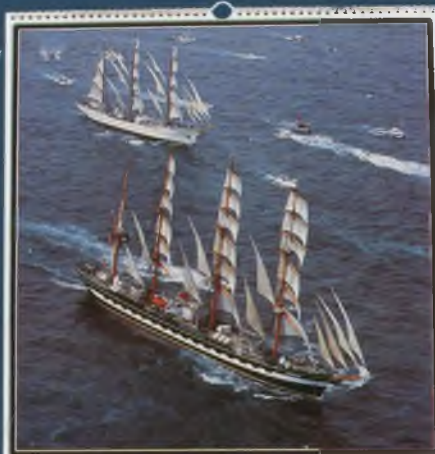

YACHTING 2000

With a front cover depicting the classic 'Silk' pitchpole sequence, this calendar is a must for all yachtsmen and women alike. Colourful spinnakers and hard up-wind action from the Solent to the sunny Caribbean supplied with photographer's description of each scene. Today's ocean racing yachts seen at their best in the world's favourite yachting calendar since 1973!

Beken
YACHTING
2000
CALENDAR

VERTICAL
HANGING
A2 SIZE
420 x 594mm
(16.5" x 23.5")
Supplied rolled
in tube.

JULY - JULIO - JULIO - JULIO 2000

1	2	3	4	5	6	7	8	9	10	11	12	13	14	15	16	17	18	19	20	21	22	23	24	25	26	27	28	29	30	31
---	---	---	---	---	---	---	---	---	----	----	----	----	----	----	----	----	----	----	----	----	----	----	----	----	----	----	----	----	----	----

TALL SHIPS 2000

All the grace and splendour of Schooners, Clippers and Square-rigged ships sailing the oceans today. All in full colour taken from the air and sea to show these majestic vessels off at their finest. Full information page listing details. Enter the new century with a style of ship that has served us for over two hundred years!